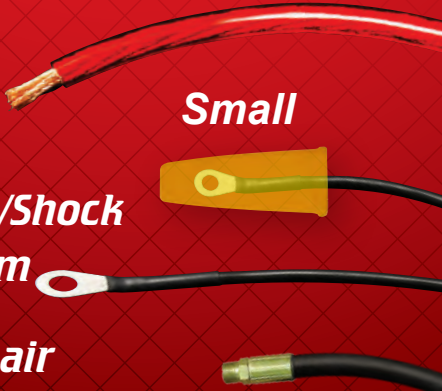

Protect exposed wires and cables

Safety Sheath

Safety Sheath is a versatile new product from **Epha, Inc.** that allows technicians to quickly isolate cables and hoses. The slide-over cable covers are made of flexible plastic and attach easily. The multiple sizes allow them to be used in most applications, thus avoiding electrical arcing and fluid contamination. This provides safety and protection for electricians, mechanics, and anyone working with wiring or fuel and hydraulic lines.

Safety Sheath

We've Got You Covered!

Safety Sheath

Extra Large

slips easily over hoses and cable ends

Large

Medium

slips on and stays in place

Prevent

- Electrical Ground Out/Shock
- Fluid System Impurities During Repair

Small

We've Got You Covered!

Safety Sheath cable covers are designed to efficiently isolate exposed wires, cables, and hoses from the possibility of electrical shorts and contamination during automotive and electrical repairs. You'll find a wide array of uses for these protective covers. **Safety Sheath** covers come in a variety of sizes.